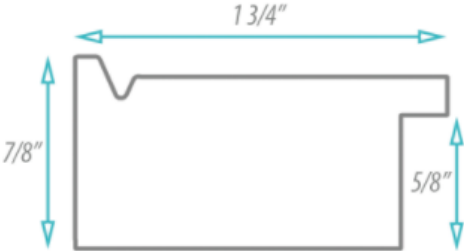

SPECIFICATION SHEET

FRAMED MIRROR
MODEL#: FM 83716-21X36

FRAMED MIRRORS COLLECTION

- FEATURES:**
- ONE 21X36" HIGH RESOLUTION SILVER PLATE GLASS MIRROR SIZE W/ DECORATIVE FRAME.
 - "WALL HUGGER" HANGER FOR MOUNTING INCLUDED.
 - STANDARD MOUNTING STYLE IS VERTICAL. FOR HORIZONTAL, PLEASE SPECIFY WHEN ORDERING.
 - PACKED IN FOUR WALL (FOLDED DOUBLE WALL) CORRUGATION.
 - STYLE: TRANSITIONAL
 - COLOR: PEWTER
 - FINISH: METALLIC

Back Edge
Dark Brown

- MIRROR FINISHES:**
- FLAT POLISHED EDGE
 - BEVELED EDGE

OVERALL SIZE DIMENSION: 24 1/2" WIDE X 39 1/2" HIGH X 1" DEEP